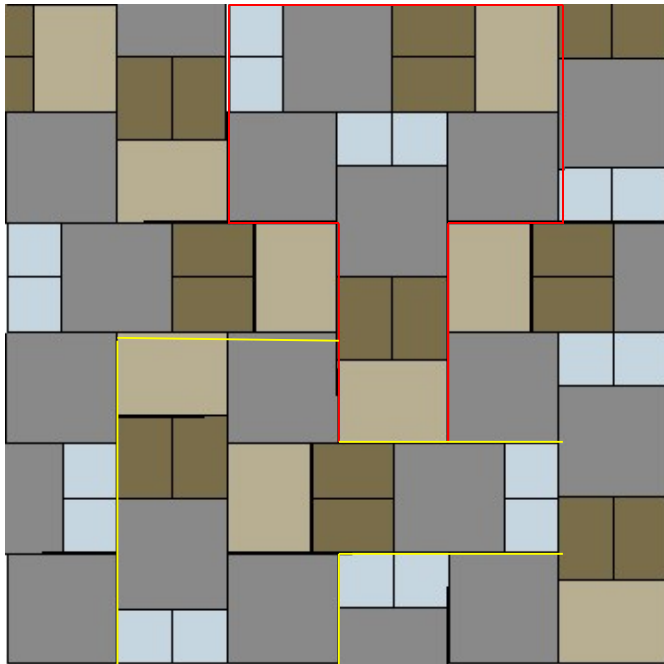

## Roman Patterns with Quad and Magnum size

Quad Pattern "A"  
 14.4% I's  
 19% II's  
 28.7% Magnum  
 37.9% Quad

Quad Pattern "B"  
 13.1% I's  
 0% II's  
 52.4% Magnum  
 34.5% Quad

Quad Pattern "C"  
 0% I's  
 12.5% II's  
 37.7% Magnum  
 49.8% Quad

Quad Pattern "D"  
 20.1% I's  
 13.2% II's  
 40.2% Magnum  
 26.5% Quad

**AIR VOL BLOCK, INC.**

P.O. Box 931 • #1 Suburban Road  
San Luis Obispo, Ca 93406  
Phone: (805) 543-1314 • Fax: (805) 543-0848  
Web: [www.airvolblock.com](http://www.airvolblock.com)