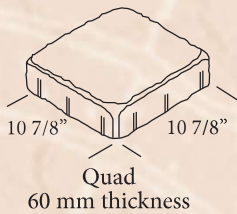

EURO-COBBLE

Packaging for Euro-Cobble

Shape	Pieces per square foot	Square feet per pallet
Euro I	3.17	117
Euro II	4.76	118
Euro Magnum	1.63	110
Euro Quad	1.22	99

Sandstone Blend

Grey Charcoal Blend

Our Euro-Cobble pavers are textured and tumbled to replicate the appearance of hand-crafted natural stone pavers. Use a single size, or mix all 4 sizes to create beautiful patterns. Create a truly unique project by blending multiple colors. Thickness: Stocked in 60 mm. 80 mm available via special-order. See Pattern Page for suggested install patterns.