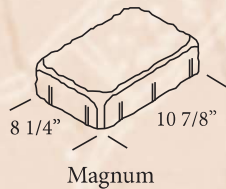

EURO-COBBLE

Packaging for Euro-Cobble

Shape	Pieces per square foot	Square feet per pallet
Euro I	3.17	117
Euro II	4.76	118
Euro Magnum	1.63	110
Euro Quad	1.22	99

Sandstone Blend

Grey Charcoal Blend

Our Euro-Cobble pavers are textured and tumbled to replicate the appearance of hand-crafted natural stone pavers. Use a single size, or mix all 4 sizes to create beautiful patterns. Create a truly unique project by blending multiple colors. Thickness: Stocked in 60 mm. 80 mm available via special-order. See Pattern Page for suggested install patterns.